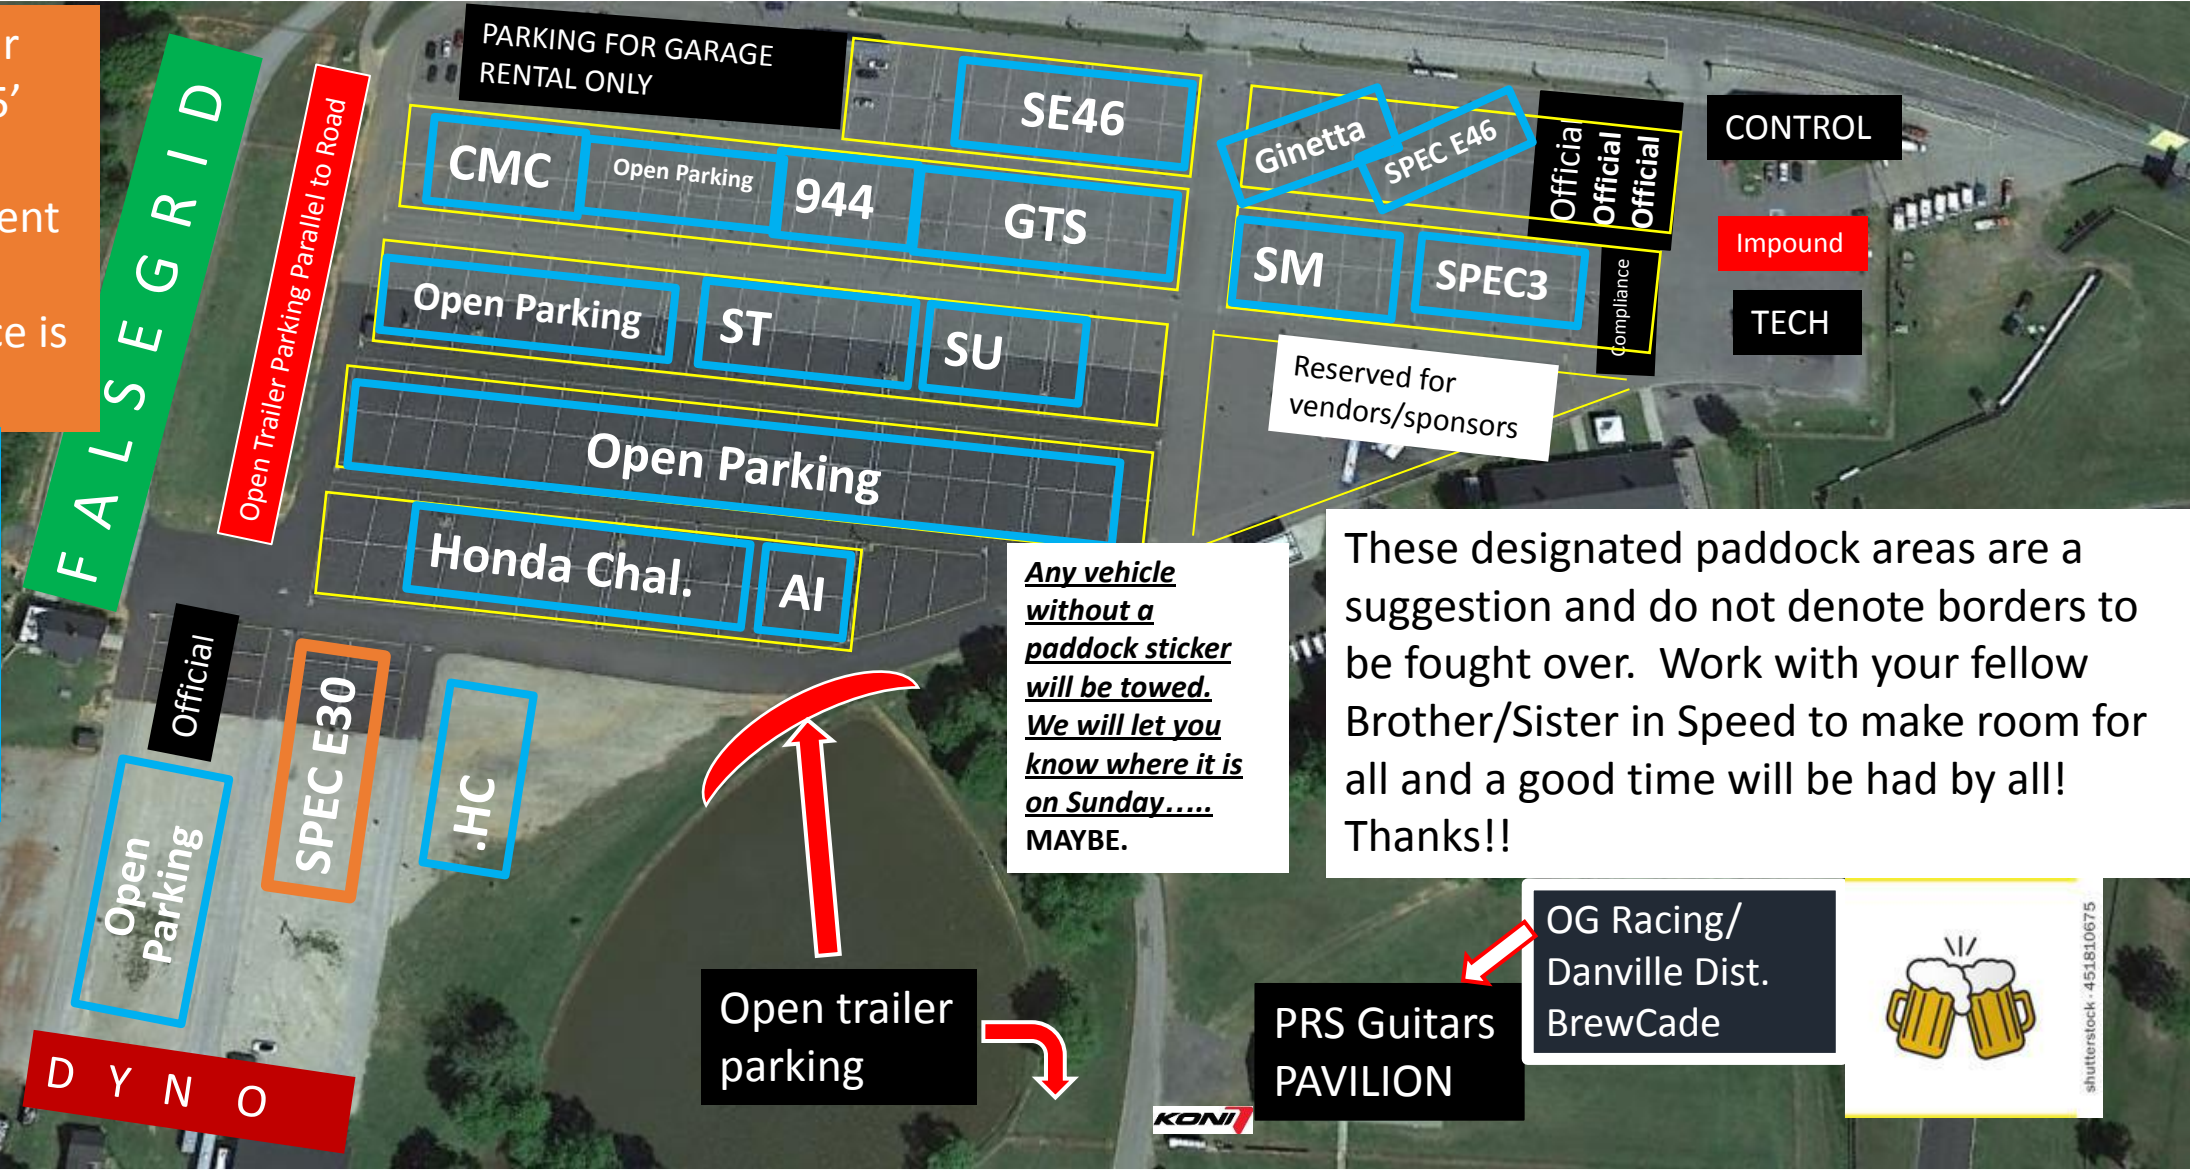

Each registered car may have a 15'x45' space. However creative and efficient consensual combining of space is welcome.

You may save ONE space for a friend until **8AM on Friday**. Vehicles placed to save a space will be **TOWED**.

Please park open trailers in designated trailer parking. See Trailer Parking Map.

*Any vehicle without a paddock sticker will be towed. We will let you know where it is on Sunday..... MAYBE.*

These designated paddock areas are a suggestion and do not denote borders to be fought over. Work with your fellow Brother/Sister in Speed to make room for all and a good time will be had by all! Thanks!!