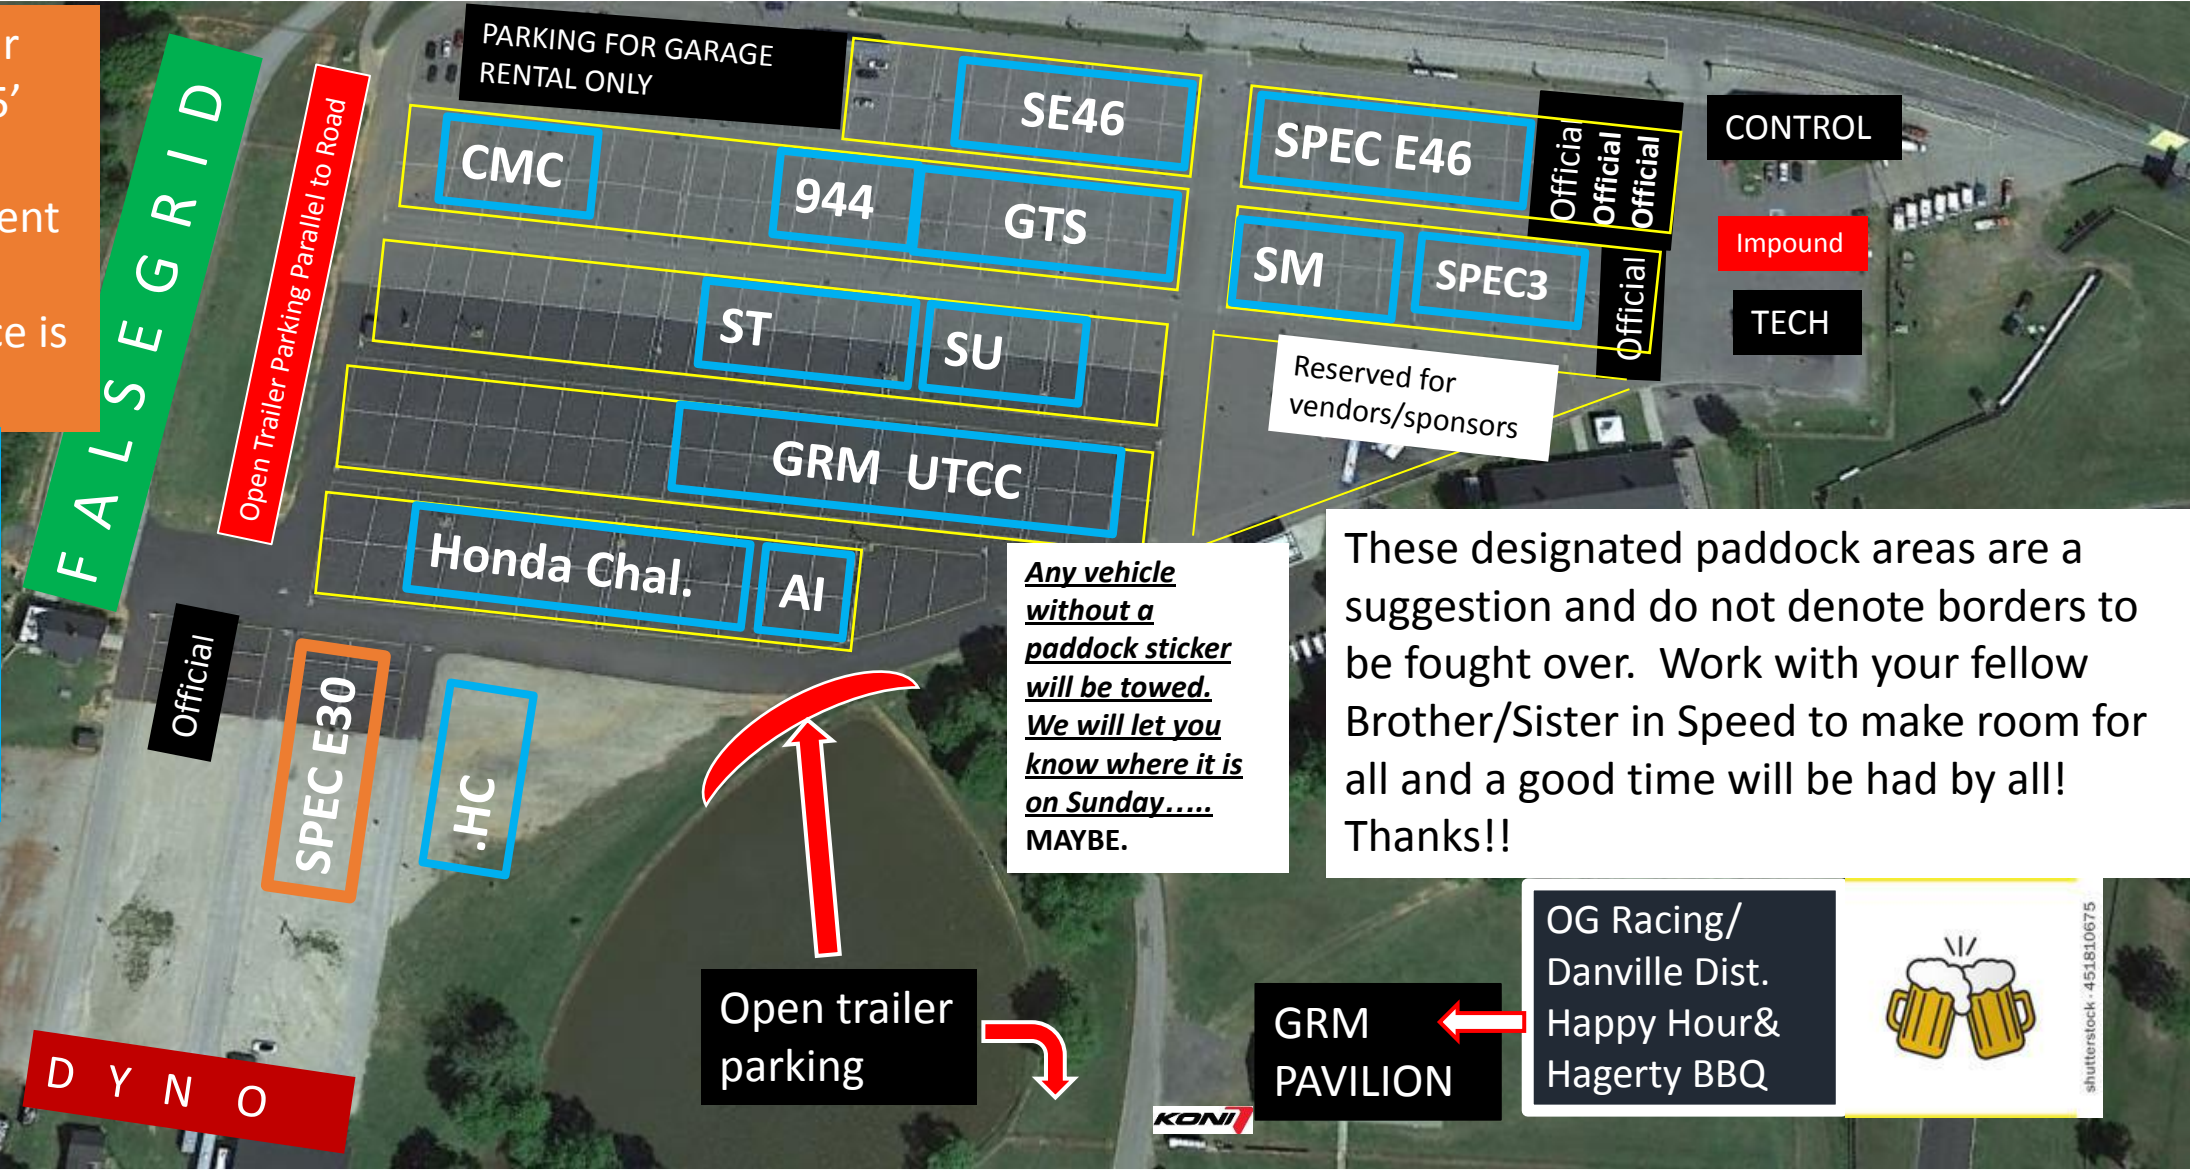

Each registered car may have a 15'x45' space. However creative and efficient consensual combining of space is welcome.

You may save ONE space for a friend until 8AM on Friday. Vehicles placed to save a space will be TOWED.

Please park open trailers in designated trailer parking. See Trailer Parking Map.

These designated paddock areas are a suggestion and do not denote borders to be fought over. Work with your fellow Brother/Sister in Speed to make room for all and a good time will be had by all! Thanks!!

OG Racing/
Danville Dist.
Happy Hour &
Hagerty BBQ

HyperFest 2022 Paddock Map