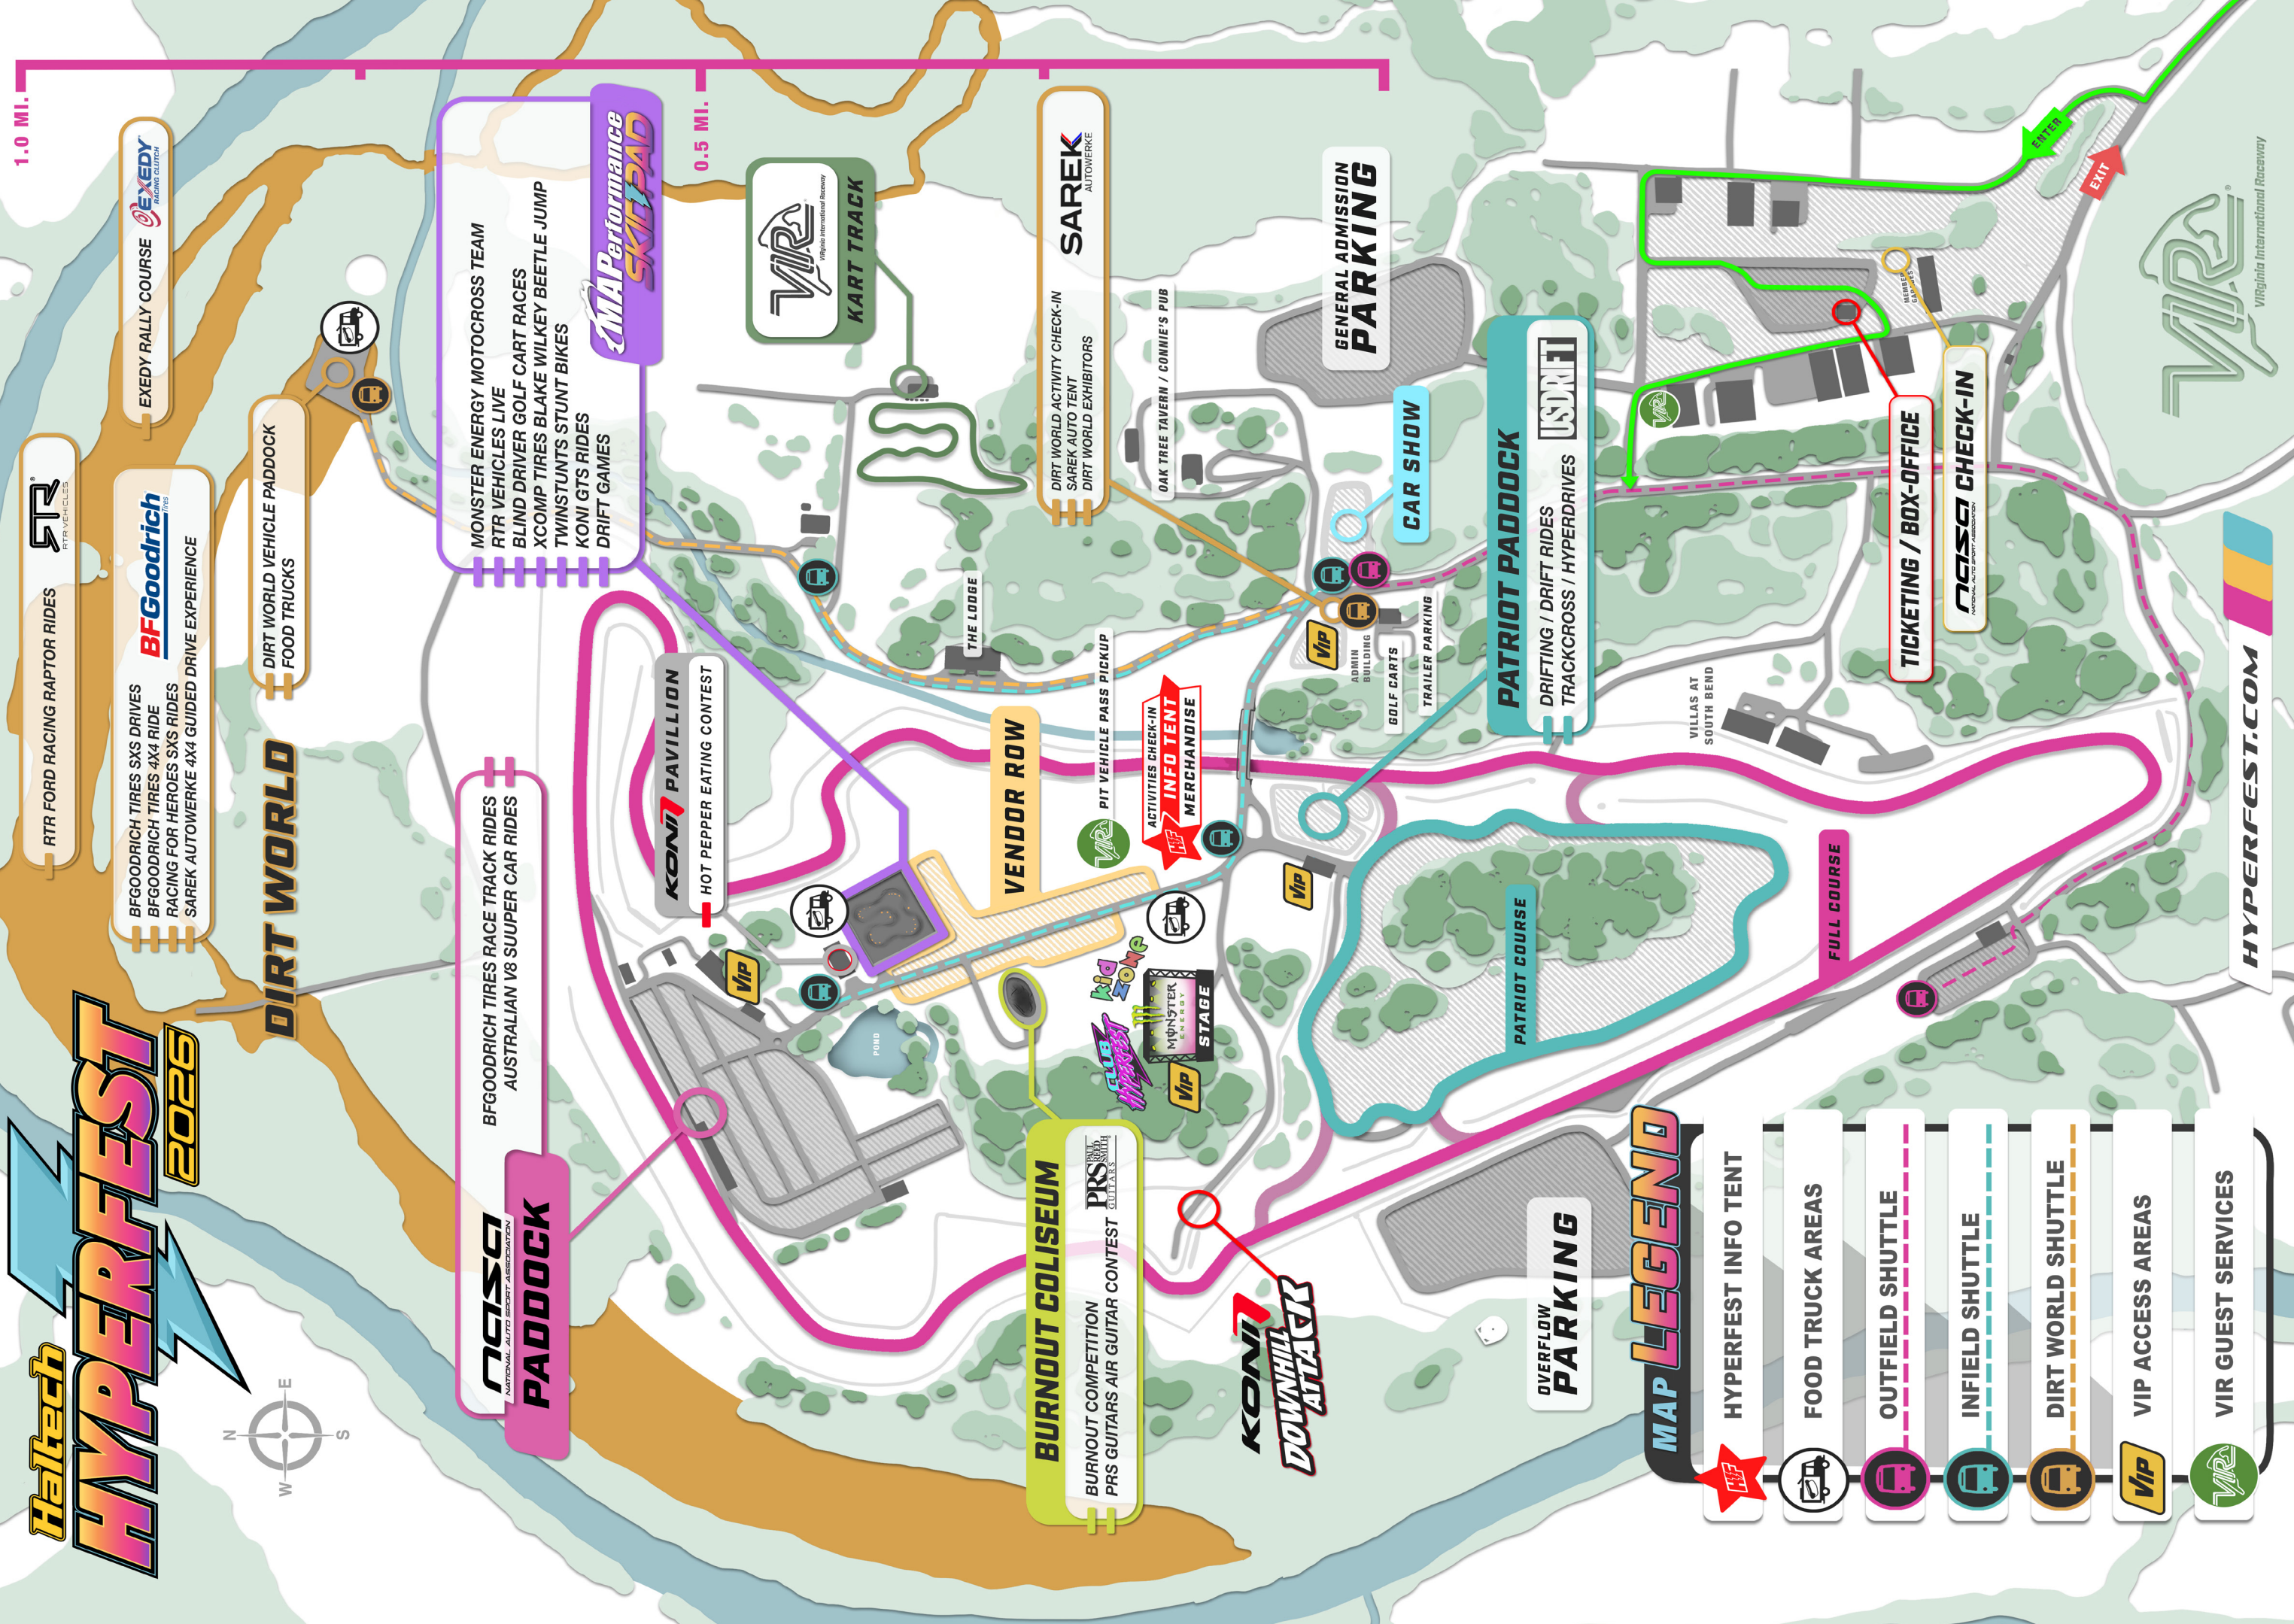

Haltech HYPERFEST 2026

1.0 MI.

0.5 MI.

RTR FORD RACING RAPTOR RIDES
RTR VEHICLES

BFGOODRICH TIRES SXS DRIVES
BFGOODRICH TIRES 4X4 RIDE
RACING FOR HEROES SXS RIDES
SAREK AUTOWERKE 4X4 GUIDED DRIVE EXPERIENCE
BFGoodrich
Tires

DIRT WORLD

DIRT WORLD VEHICLE PADDOCK
FOOD TRUCKS

EXEDY RALLY COURSE
EXEDY
RALLY EXPERIENCE

NASCAR
NATIONAL AUTO SPORT ASSOCIATION
PADDOCK

BFGOODRICH TIRES RACE TRACK RIDES
AUSTRALIAN V8 SUUPER CAR RIDES

MONSTER ENERGY MOTOCROSS TEAM
RTR VEHICLES LIVE
BLIND DRIVER GOLF CART RACES
XCOMP TIRES BLAKE WILKEY BEETLE JUMP
TWINSTUNTS STUNT BIKES
KONI GTS RIDES
DRIFT GAMES
MAP Performance SKITPAD

KONI PAVILLION
HOT PEPPER EATING CONTEST

BURNOUT COLISEUM
BURNOUT COMPETITION
PRS GUITARS AIR GUITAR CONTEST
PRS
GUITARS
OUTLINES

VENDOR ROW

ACTIVITIES CHECK-IN
INFORMED TENT
MERCHANDISE

PIT VEHICLE PASS PICKUP

DIRT WORLD ACTIVITY CHECK-IN
SAREK AUTO TENT
DIRT WORLD EXHIBITORS
SAREK
AUTOWERKE

KONI
DOWNHILL
ATTACK

MONSTER
ENERGY
STAGE

THE LODGE

OAK TREE TAVERN / CONNIE'S PUB

OVERFLOW
PARKING

ADMIN BUILDING

GOLF CARTS

TRAILER PARKING

CAR SHOW

GENERAL ADMISSION PARKING

PATRIOT COURSE

PATRIOT PADDOCK
DRIFTING / DRIFT RIDES
TRACKCROSS / HYPERDRIVES
USDRIFT

MAP LEGEND

- HYPERFEST INFO TENT
- FOOD TRUCK AREAS
- OUTFIELD SHUTTLE
- INFIELD SHUTTLE
- DIRT WORLD SHUTTLE
- VIP ACCESS AREAS
- VIR GUEST SERVICES

VILLAS AT SOUTH BEND

TICKETING / BOX-OFFICE

NASCAR
CHECK-IN

HYPERFEST.COM

VIR
Virginia International Raceway